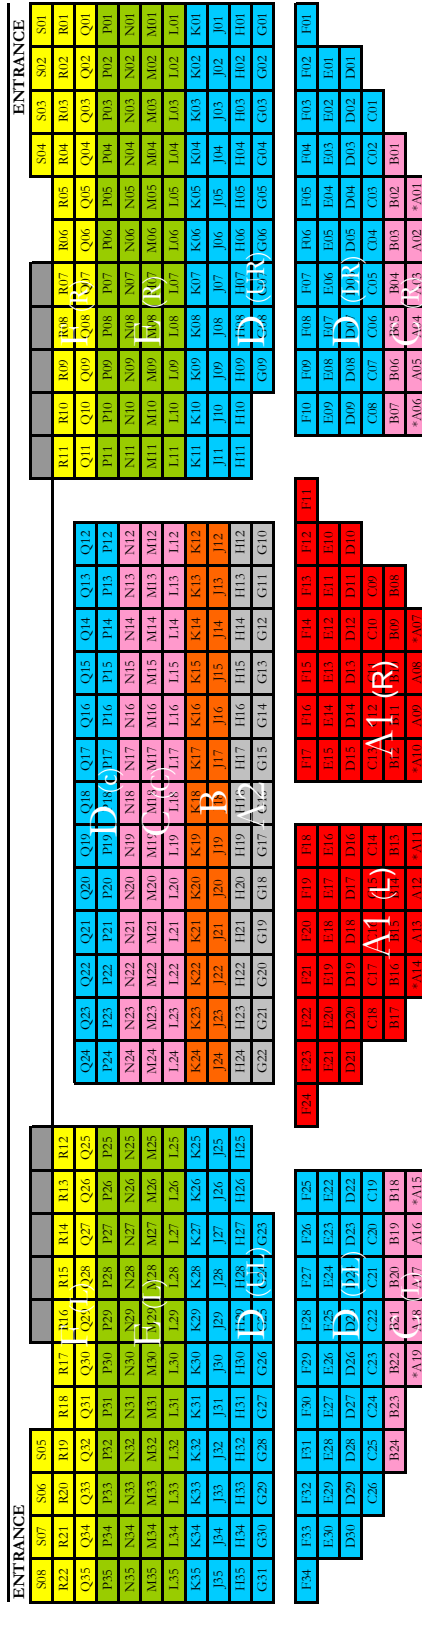

I HAVE A DATE WITH SPRING - THE MUSICAL

(10 - 25 Oct 2009)

FOYER

EMERGENCY EXIT (L) LEFT (C) CENTRE (R) RIGHT EMERGENCY EXIT & DISABLED ACCESS

Capacity: 504 seats

- A1** RM275 (Fri - Sun)
- A2** RM275 (Wed & Thu)
- A3** RM235 (Wed & Thu)
- A4** RM115 (Fri - Sun)
- A5** RM130 (Wed & Thu)
- A6** RM195 (Fri - Sun)
- A7** RM165 (Wed & Thu)
- A8** NOT FOR SALE

*Disabled Friendly Seats (A01, A06, A07, A10, A11, A14, A15 and A19)